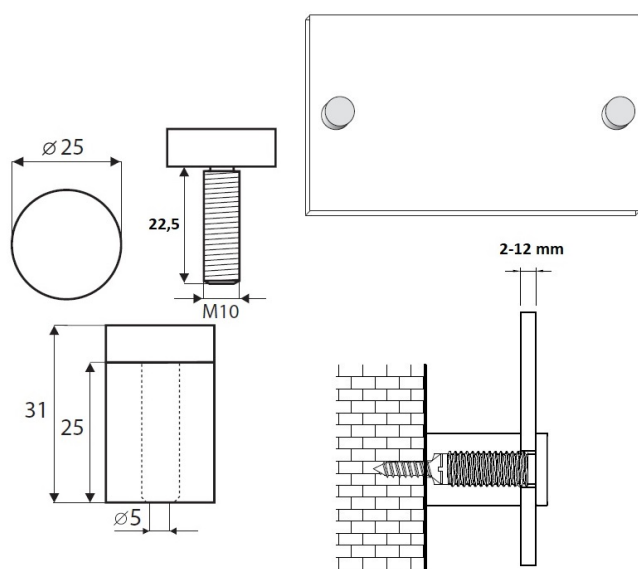

PRODUCT SHEET

Description:

Sign Board Screw $\varnothing 25 \times 25$ mm, Brass, Alu Look, W/2 Transparent Washers

Item number:

22.11.102-0

Units	Box	Carton	HS Code	Barcode
Pcs.	40	160	8302490099	
				5704866084031